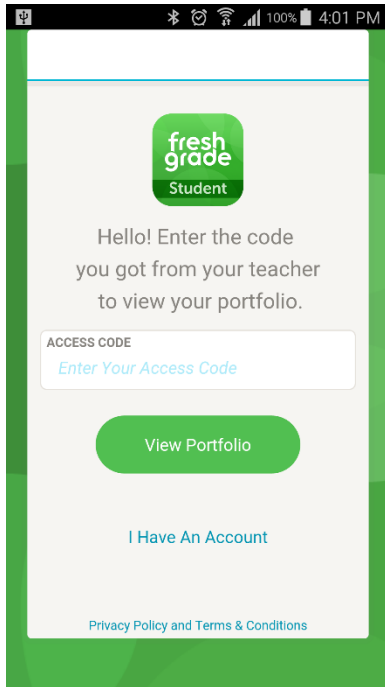

FreshGrade Student App (for mobile devices)

1. Open the FreshGrade for Students app on your device. Tap **I Have An Account**.

2. Tap **Go to District Account Login**.

3. Type in **Prairie Spirit** to search.