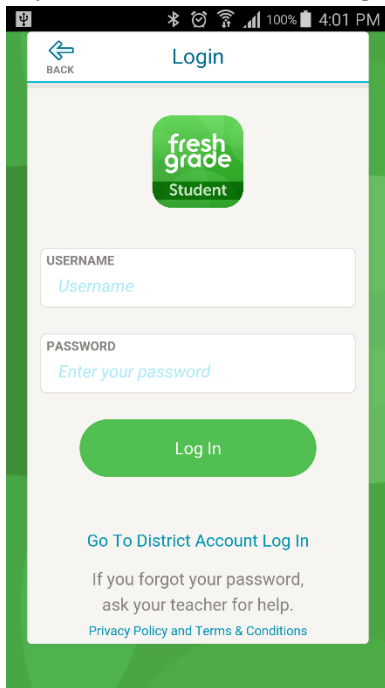

FreshGrade Student App (for mobile devices)

1. Open the FreshGrade for Students app on your device. Tap **I Have An Account**.

2. Tap **Go to District Account Login**.

3. Type in **Prairie Spirit** to search.