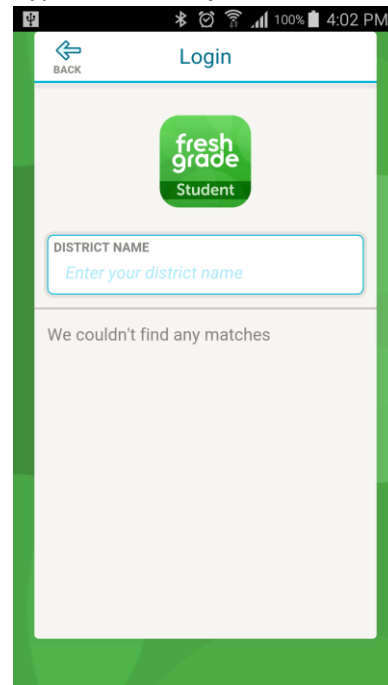

FreshGrade Student App (for mobile devices)

1. Open the FreshGrade for Students app on your device. Tap **I Have An Account**.

2. Tap **Go to District Account Login**.

3. Type in **Prairie Spirit** to search.