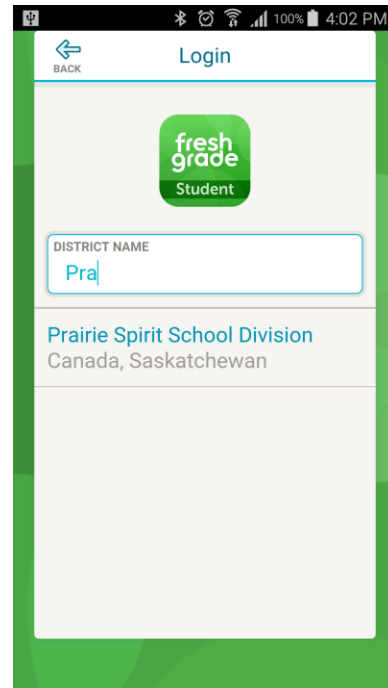

4. Tap **Prairie Spirit School Division** from the list of school districts.