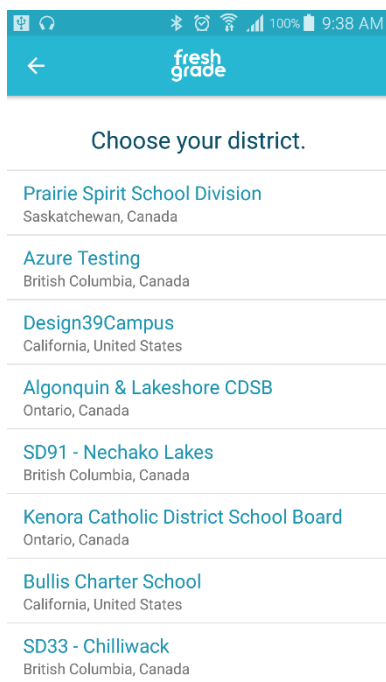

# FreshGrade Teacher App (Android Devices)

1. Open the FreshGrade for Teachers app on your device. Tap **Go To District Account Login**.

2. Tap **Prairie Spirit School Division** from the list of school districts.