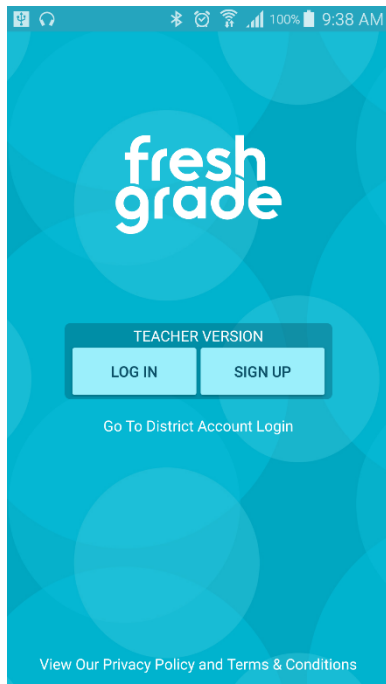

# FreshGrade Teacher App (Android Devices)

1. Open the FreshGrade for Teachers app on your device. Tap **Go To District Account Login**.

2. Tap **Prairie Spirit School Division** from the list of school districts.