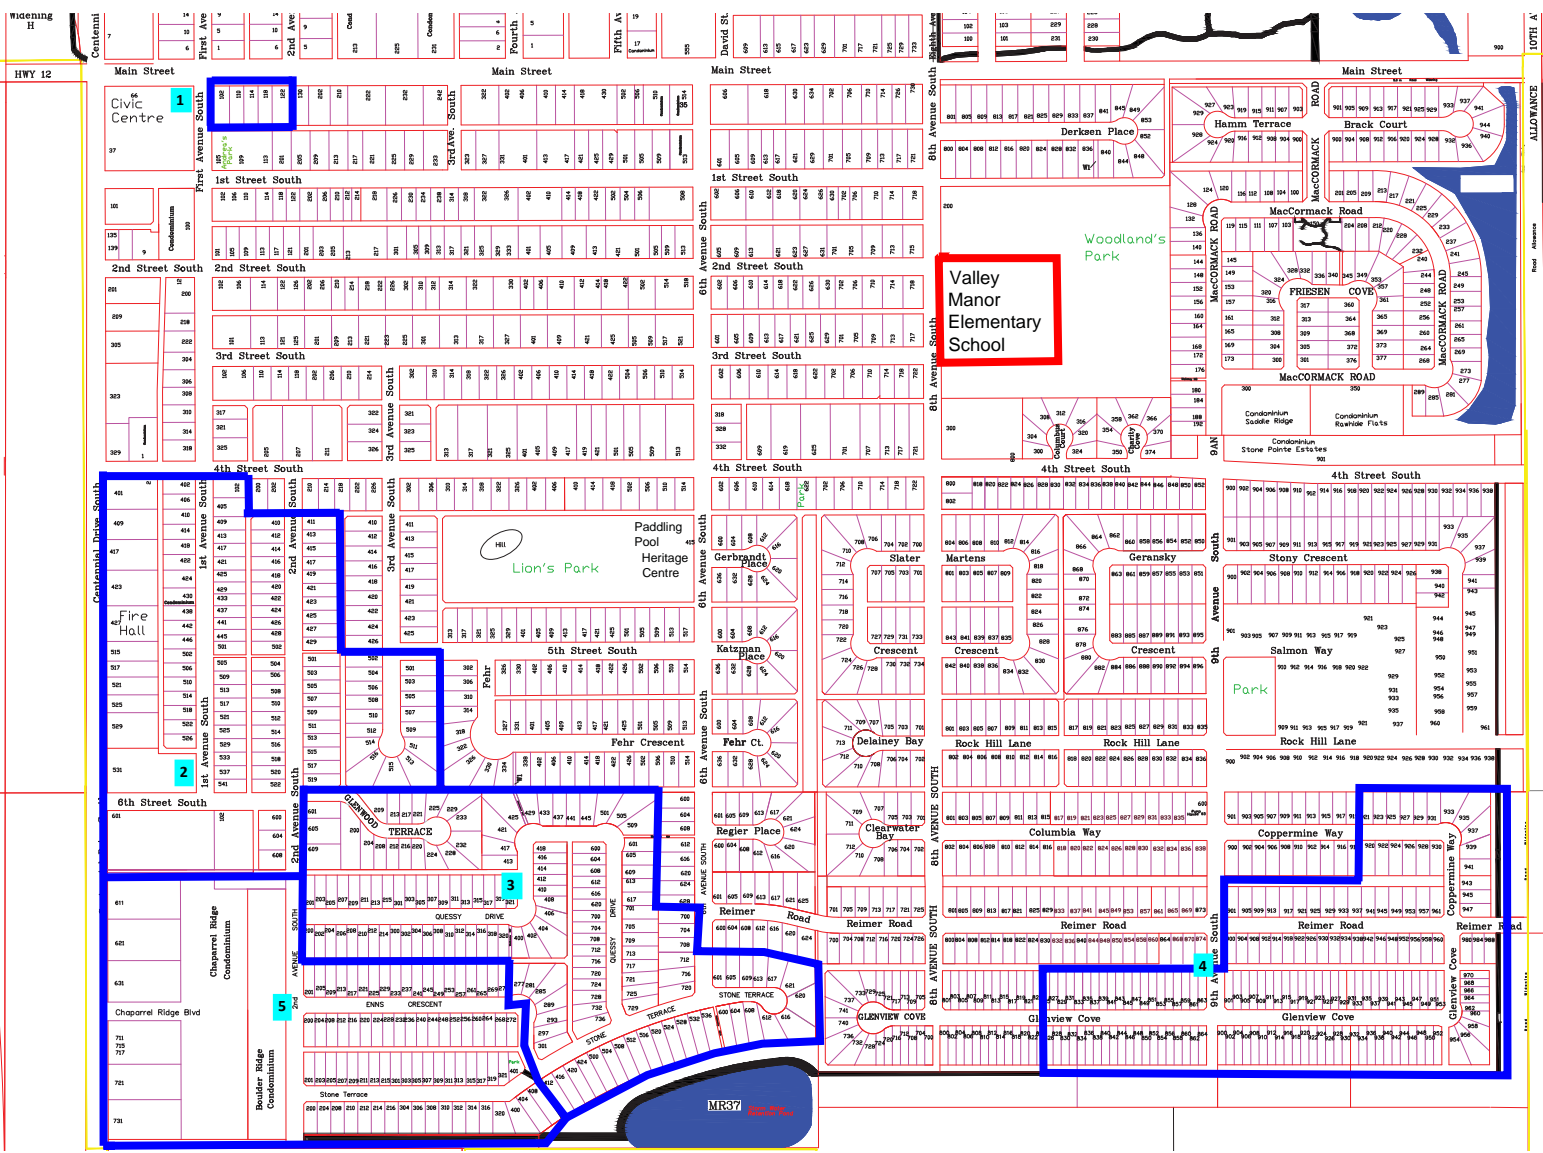

Valley Manor School – 2025-2026

Stop #	Bus Color	Route	Departure	Drop Off	Stop Location
1	Black	MA-10	8:06 am	3:00 pm	<ul style="list-style-type: none"> 1st Ave. S (west side) just South of Main Street
2	Black	MA-10	8:08 am	3:03 pm	<ul style="list-style-type: none"> 1st Ave. S & 6th St. S (westside)
3	Black	MA-10	8:10 am	3:05 pm	<ul style="list-style-type: none"> Qessy Drive across from 410 (west side)
4	Green	MA-08	8:15 am	3:07 pm	<ul style="list-style-type: none"> 9th Ave. S btw Reimer Road & Glenview Cove (westside)
5	Green	MA-08	8:19am	3:03 pm	<ul style="list-style-type: none"> 2nd Ave. S across from Enns Crescent (westside)

Highway #12

10TH A