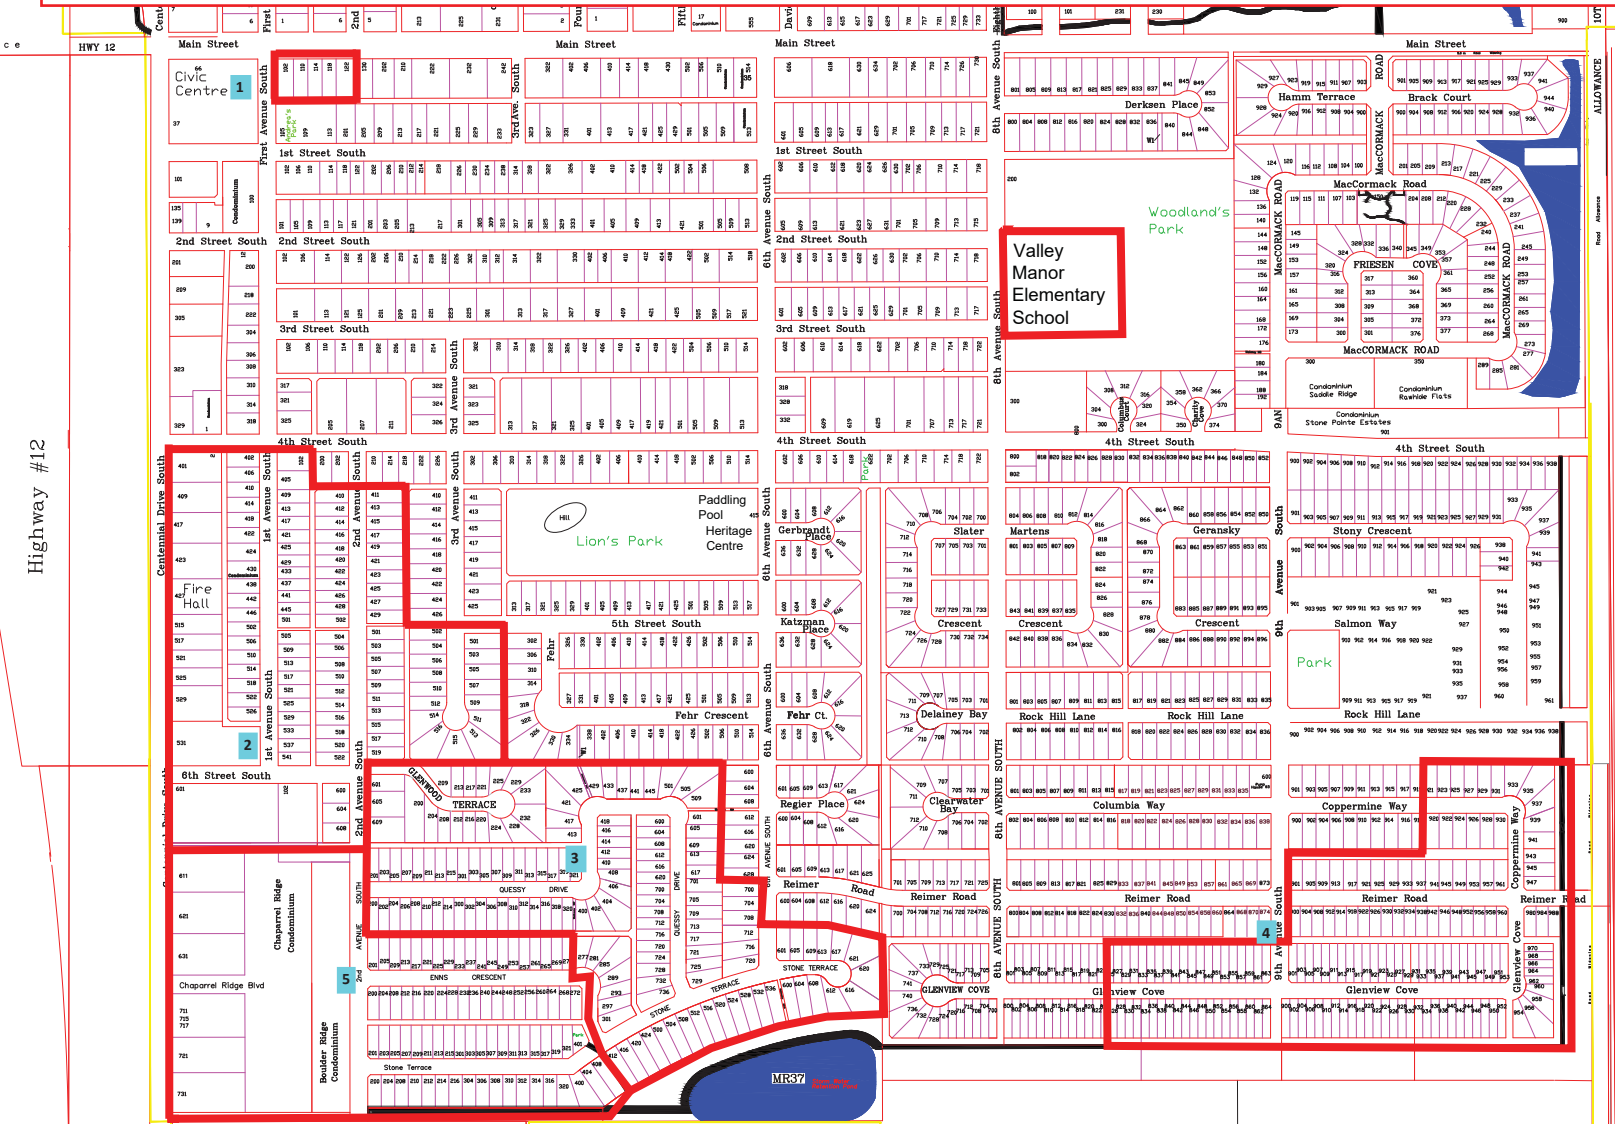

Valley Manor Bus Map & Stop Times 2018-19

Stop	Bus Colour	AM Departure	PM Drop	Stop Description
1	Black	8:23 a.m.	3:11 p.m.	1 Avenue South (west side) just south of Main Street
2	Black	8:25 a.m.	3:13 p.m.	1 Avenue South and 6 Street South (west side)
3	Black	8:29 a.m.	3:17 p.m.	Quessy Drive across from 410 Quessy Drive (west side)
4	Green	8:24 a.m.	3:15 p.m.	9 Ave S between Reimer Road and Glenview Cove, west side alley entrance
5	Green	8:27 a.m.	3:11 p.m.	2 Avenue South (west side), across from Enns Crescent

Highway #12

107

107

107

107

107

107

107