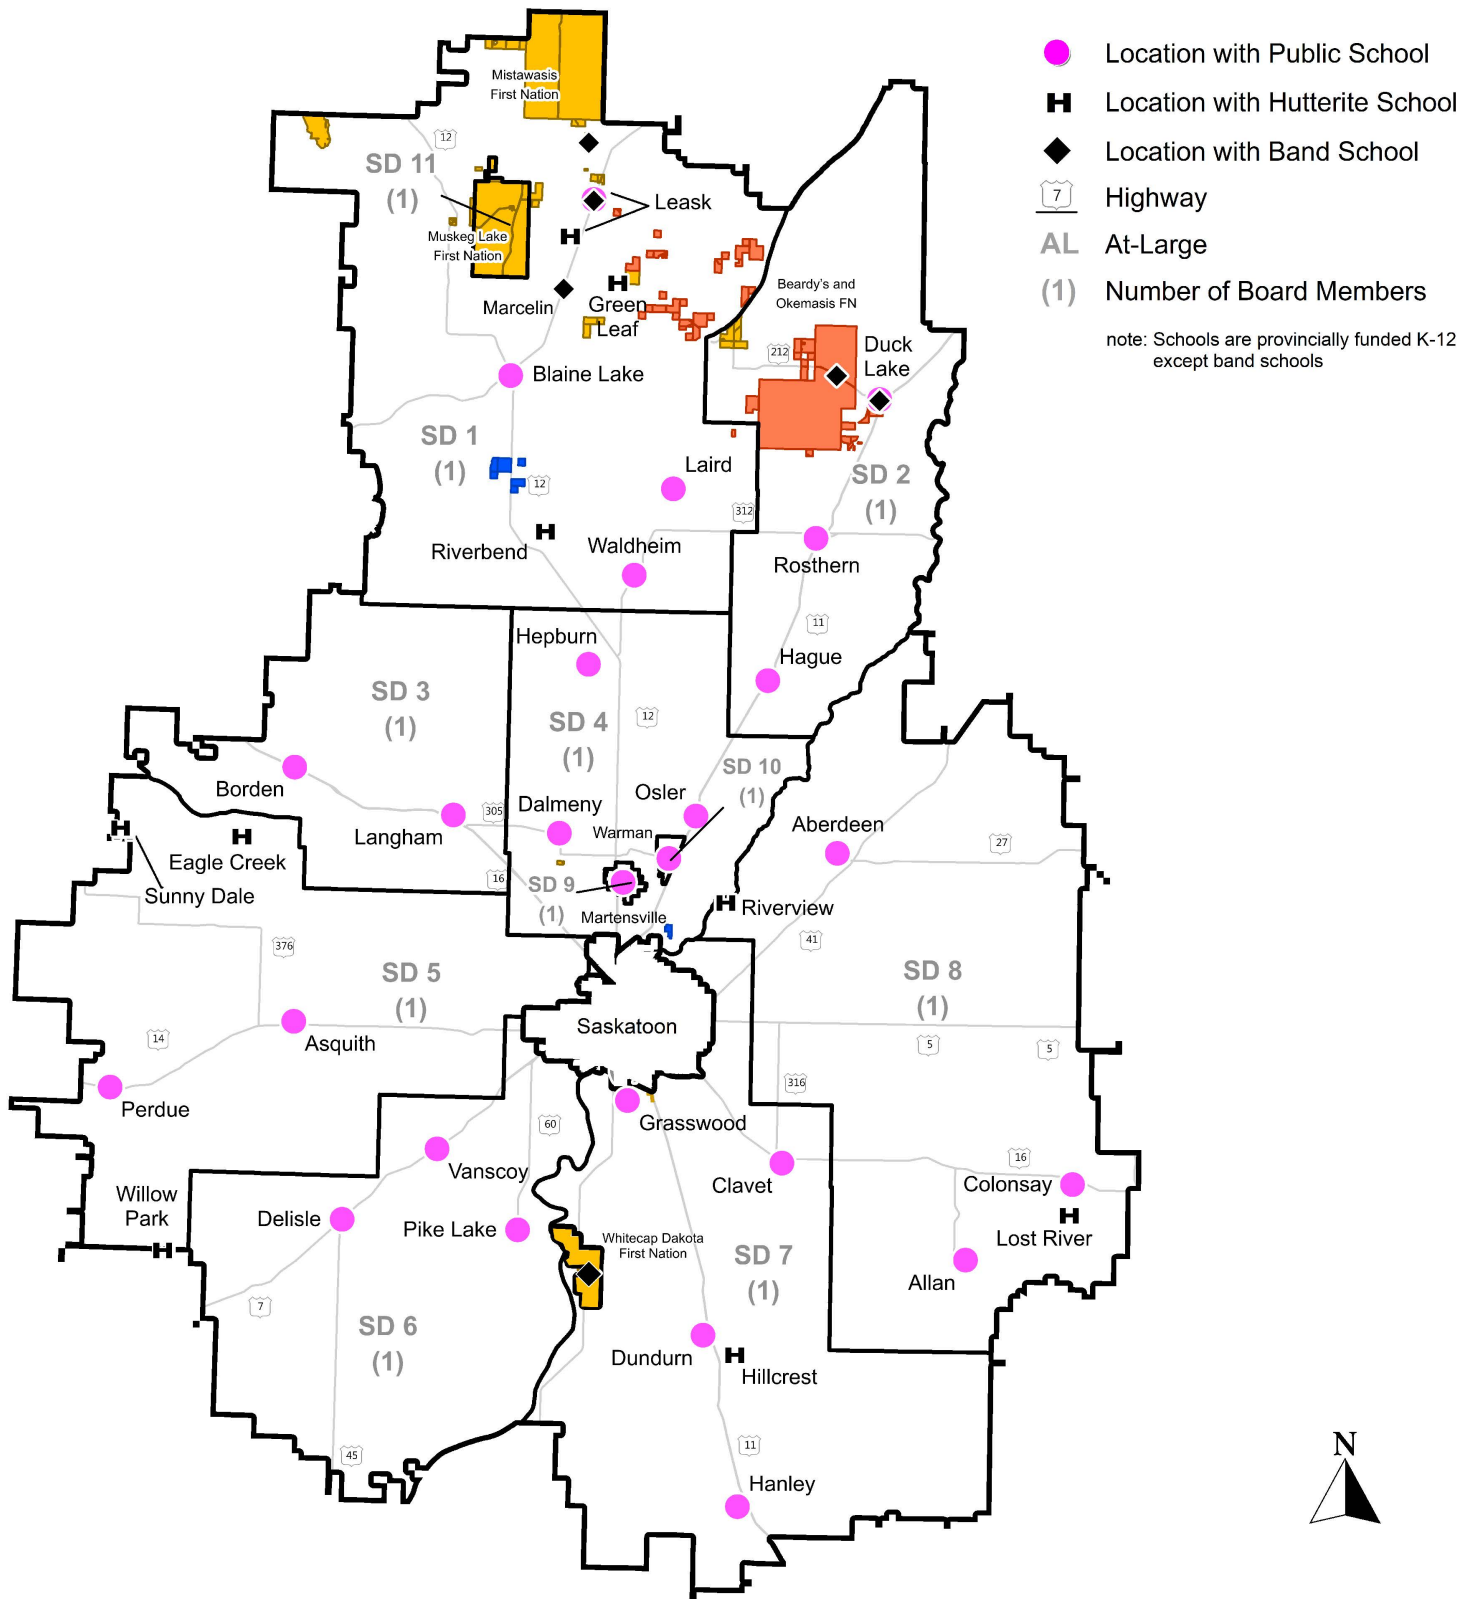

Prairie Spirit School Division No. 206 of Saskatchewan With Sub-Divisions - March 2020

- Location with Public School
- H** Location with Hutterite School
- ◆ Location with Band School
- Highway
- AL** At-Large
- (1)** Number of Board Members

note: Schools are provincially funded K-12 except band schools

Federation of Sovereign Indigenous Nations Tribal Council and Reserve Land

- | | | | | | |
|--|--|---|---|---|---|
| ■ Agency Chiefs | ■ File Hills Qu'Appelle | ■ Independent | ■ Prince Albert | ■ SE Treaty 4 | ■ Yorkton |
| ■ Battlefords | ■ Fort Carlton Agency | ■ Meadow Lake | ■ Saskatoon | ■ Touchwood Agency Chiefs | |

note: Band schools are federally funded K-12.

Ministry Education	Branch Infrastructure	Unit Geomatics	Prepared by B. Andrie	Preparation date 2020.09.02	Revised by	Revision date
File name \\Work\2_Project_ED_Dept Map\2020\SD\Map_Web\WOR_8.5x11\Pb\SD_Prairie Spirit 206\SD_Prairie Spirit 206_2020.03.wor			Layout name 1	Map projection UTM - NAD 83 (zone 13)	Map scale	
Title Prairie Spirit Public School Division No. 206 of Saskatchewan with Sub-Divisions						